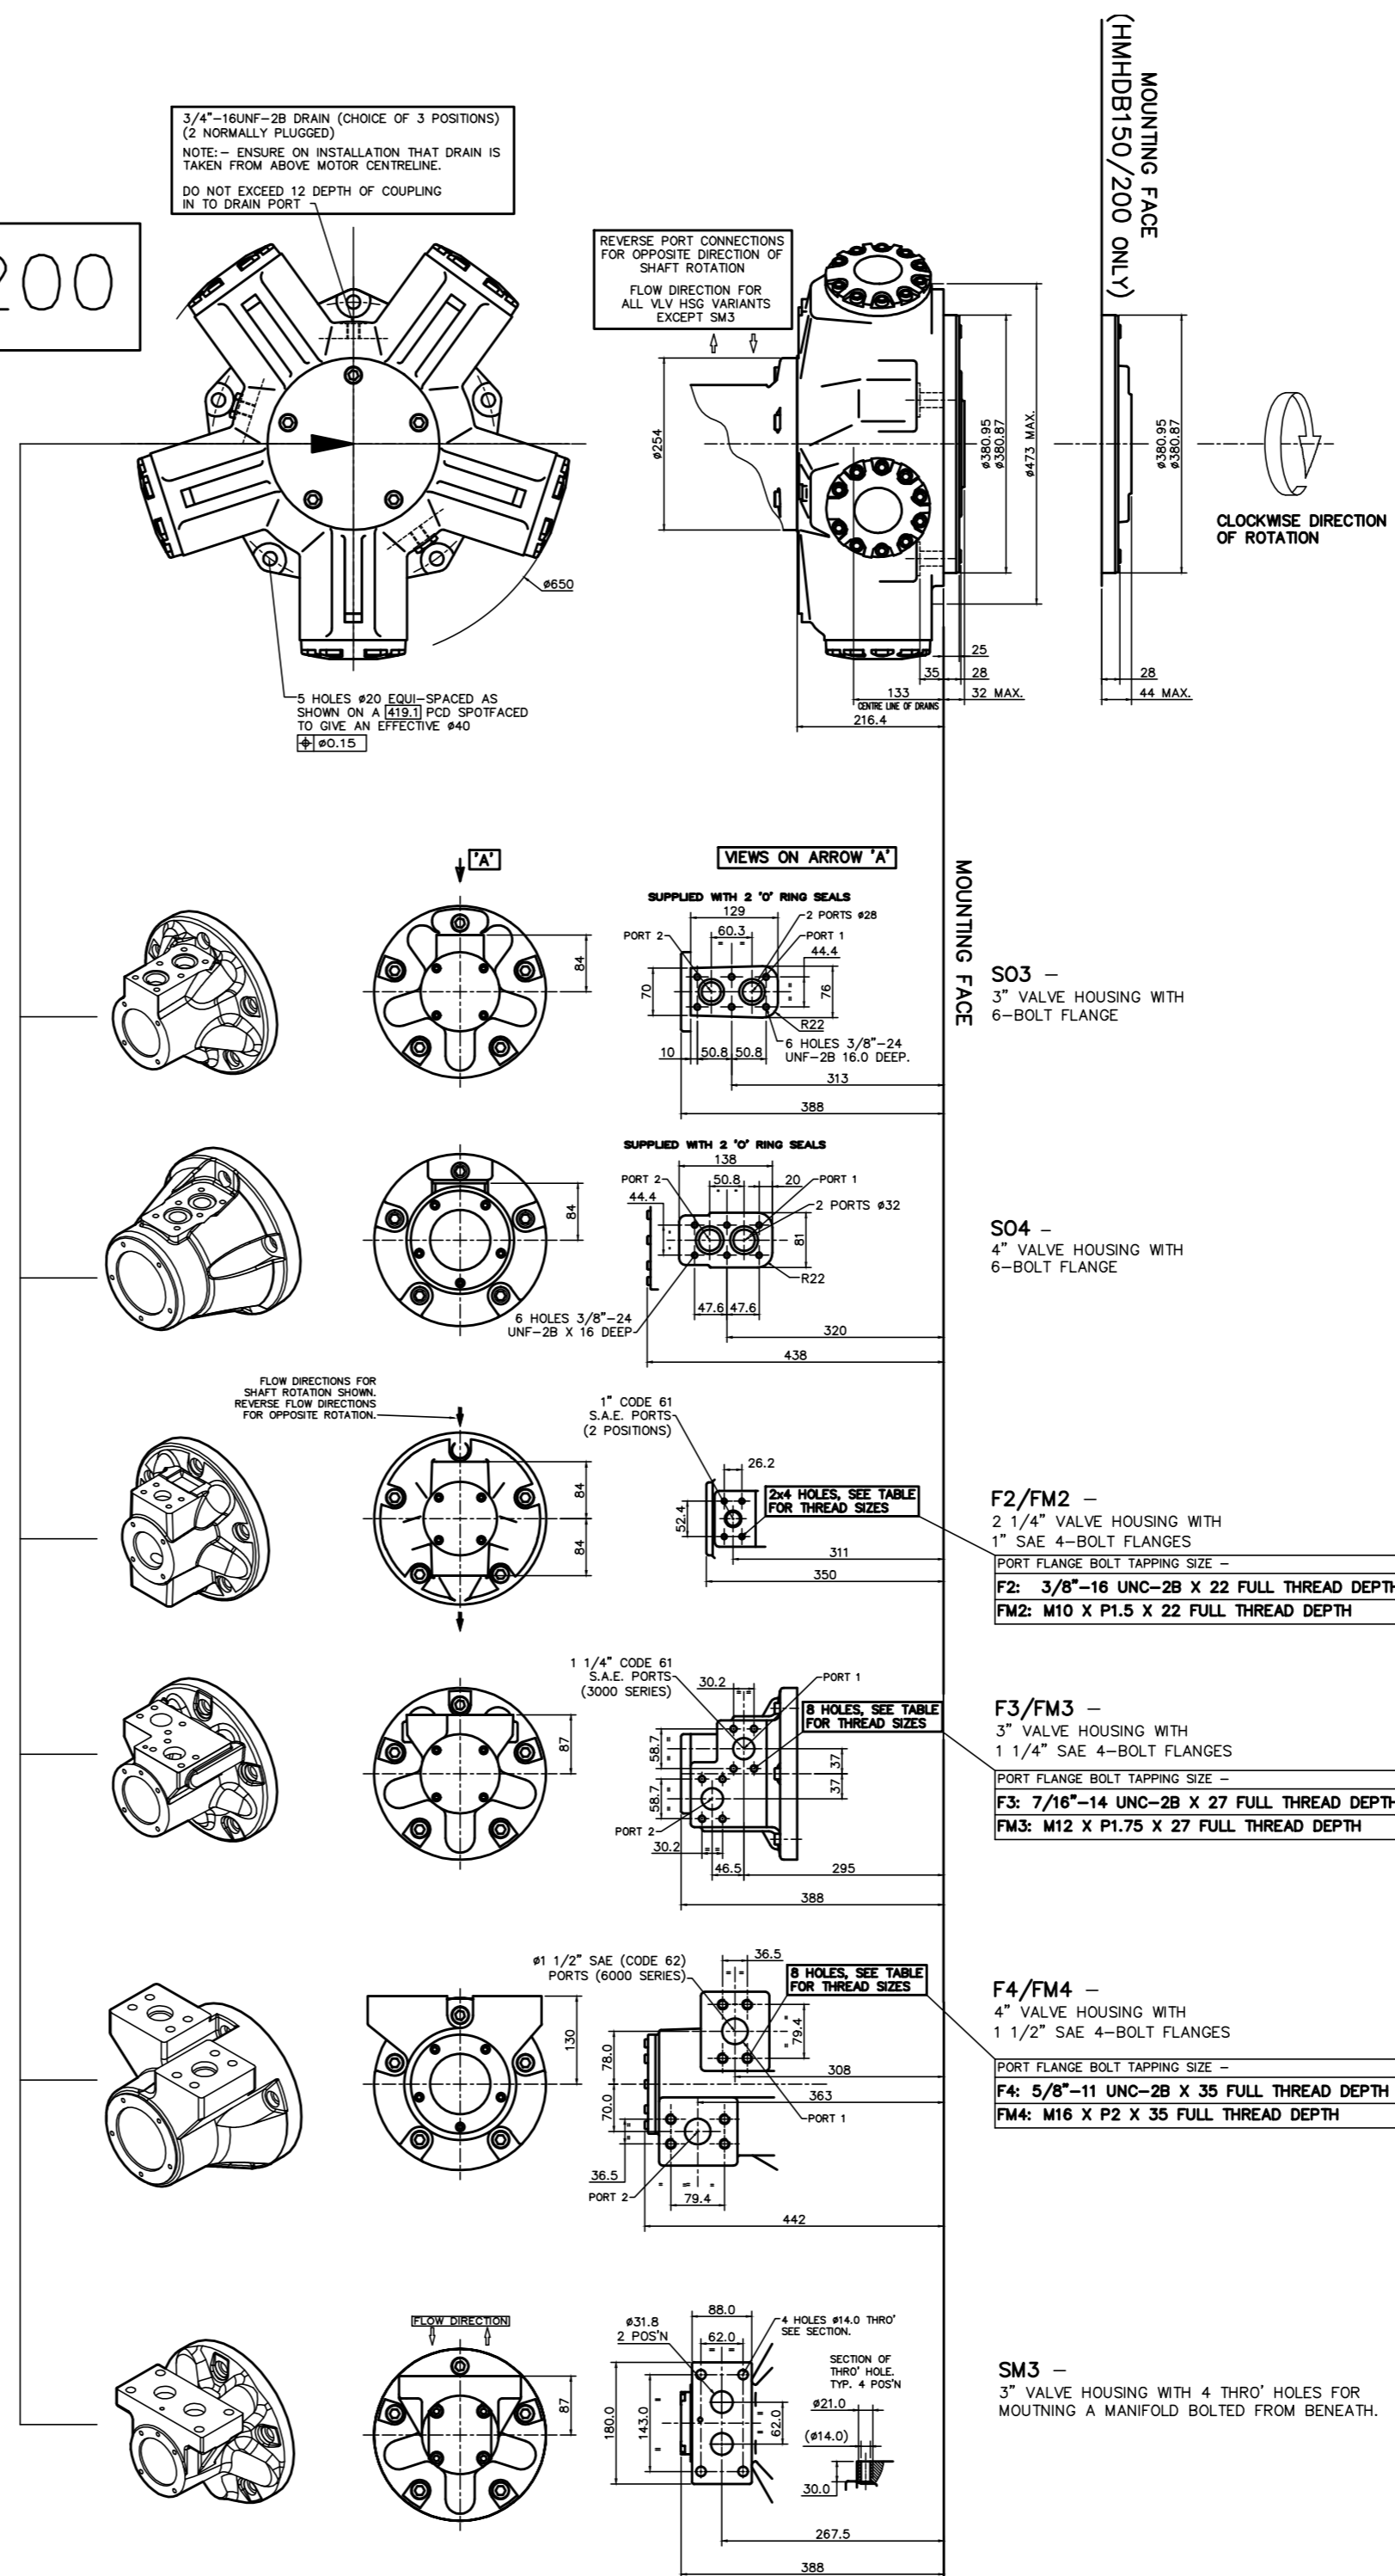

HMB/HMHDB150/200

VALVE HOUSINGS

EXAMPLE FOR MODEL CODE -
HMB200/S/FM3/70

HMB SHAFTS

EXAMPLE FOR MODEL CODE -
HMB200/P1/FM4/70