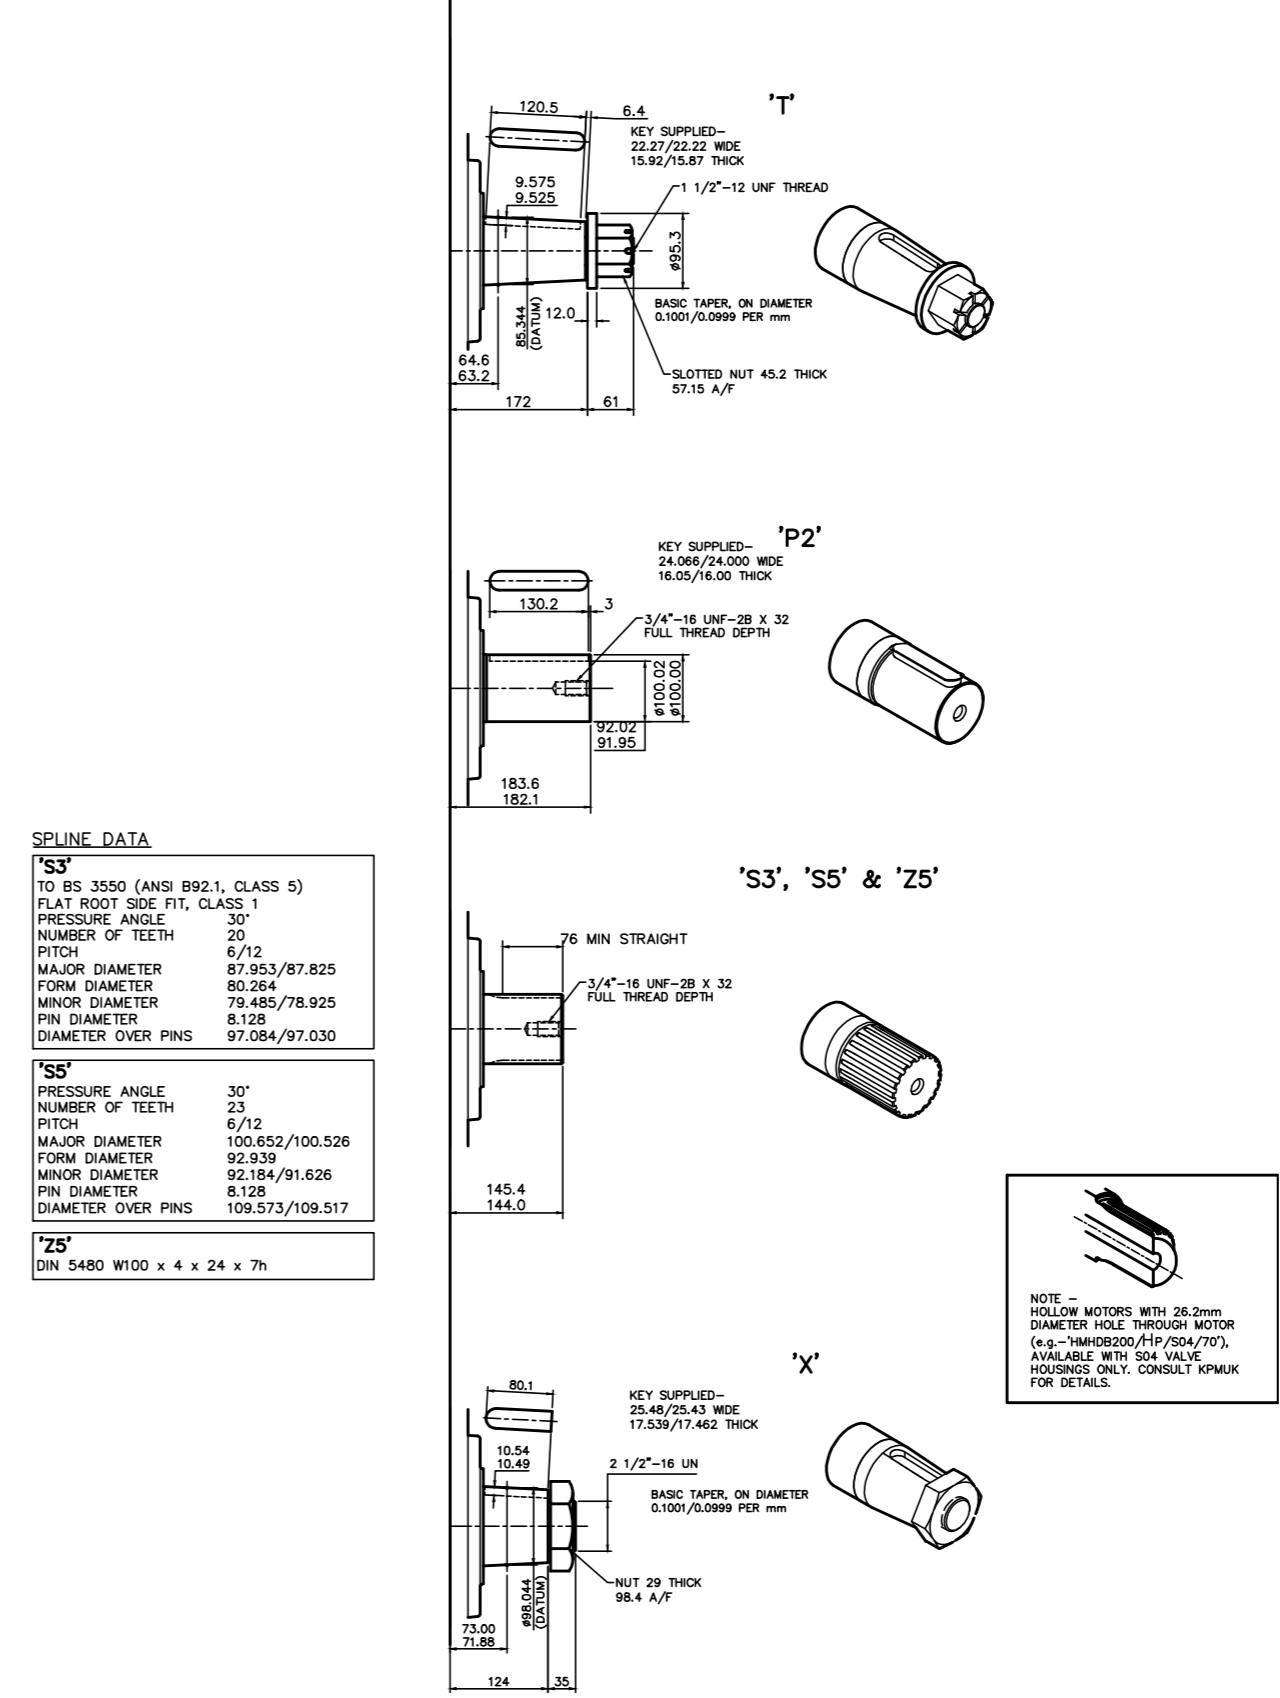

HMHDB SHAFTS

EXAMPLE FOR MODEL CODE -
HMHDB200/P2/FM4/70