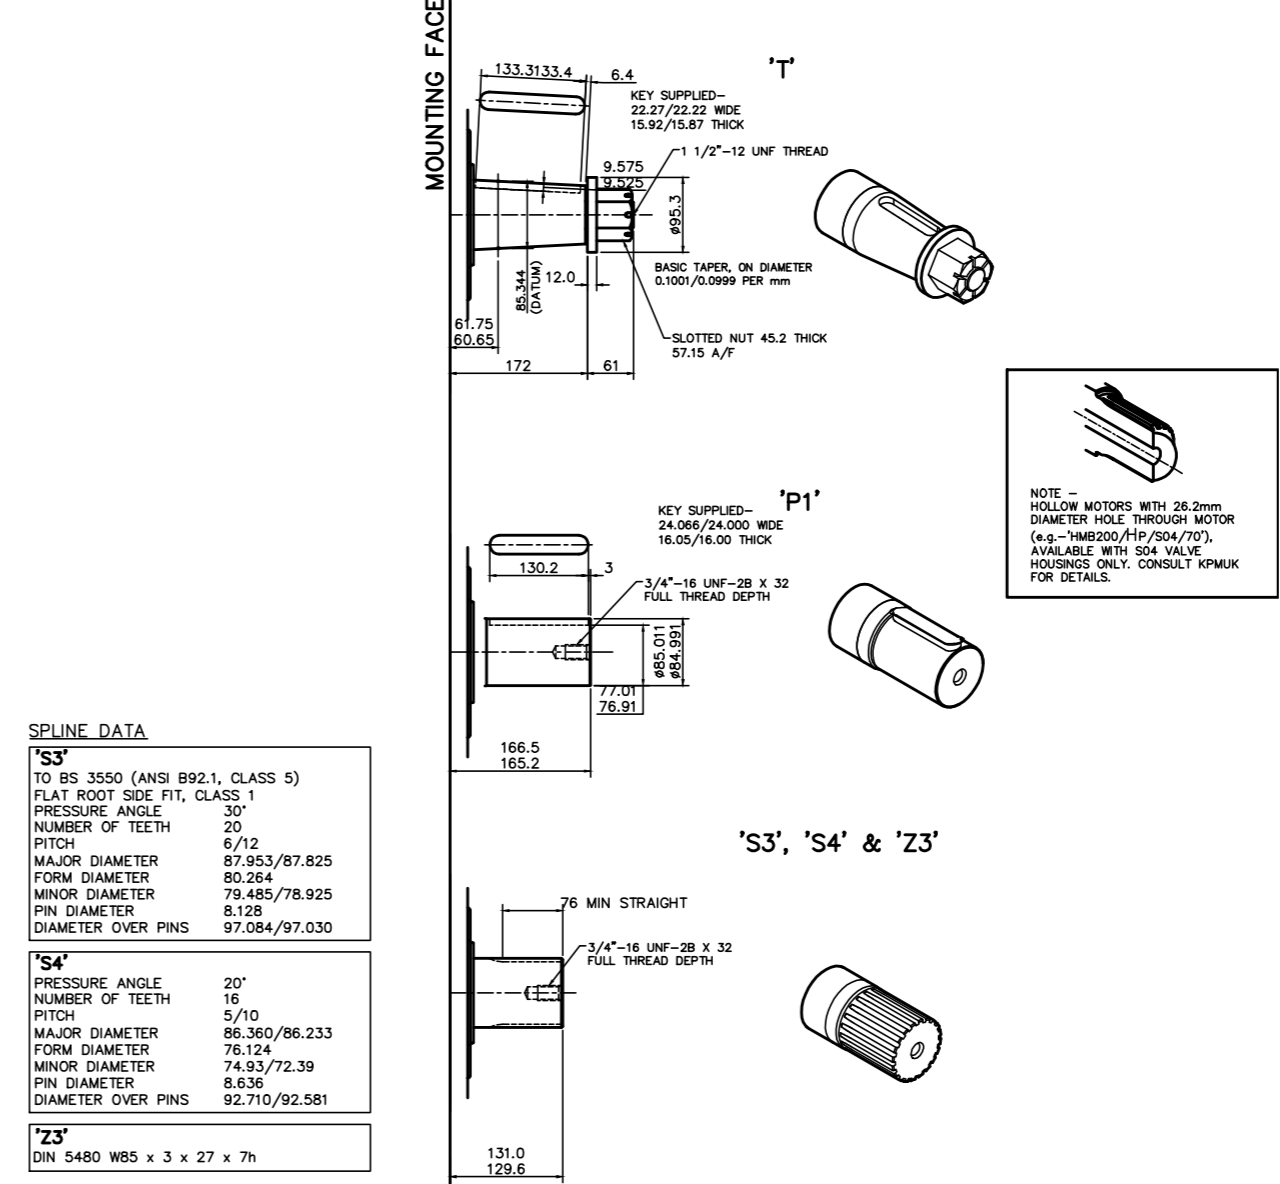

HMB/HMHDB150/200

VALVE HOUSINGS

EXAMPLE FOR MODEL CODE -
HMB200/S/FM3/70

HMB SHAFTS

EXAMPLE FOR MODEL CODE -
HMB200/P1/FM4/70

HMHDB SHAFTS

EXAMPLE FOR MODEL CODE -
HMHDB200/P2/FM4/70